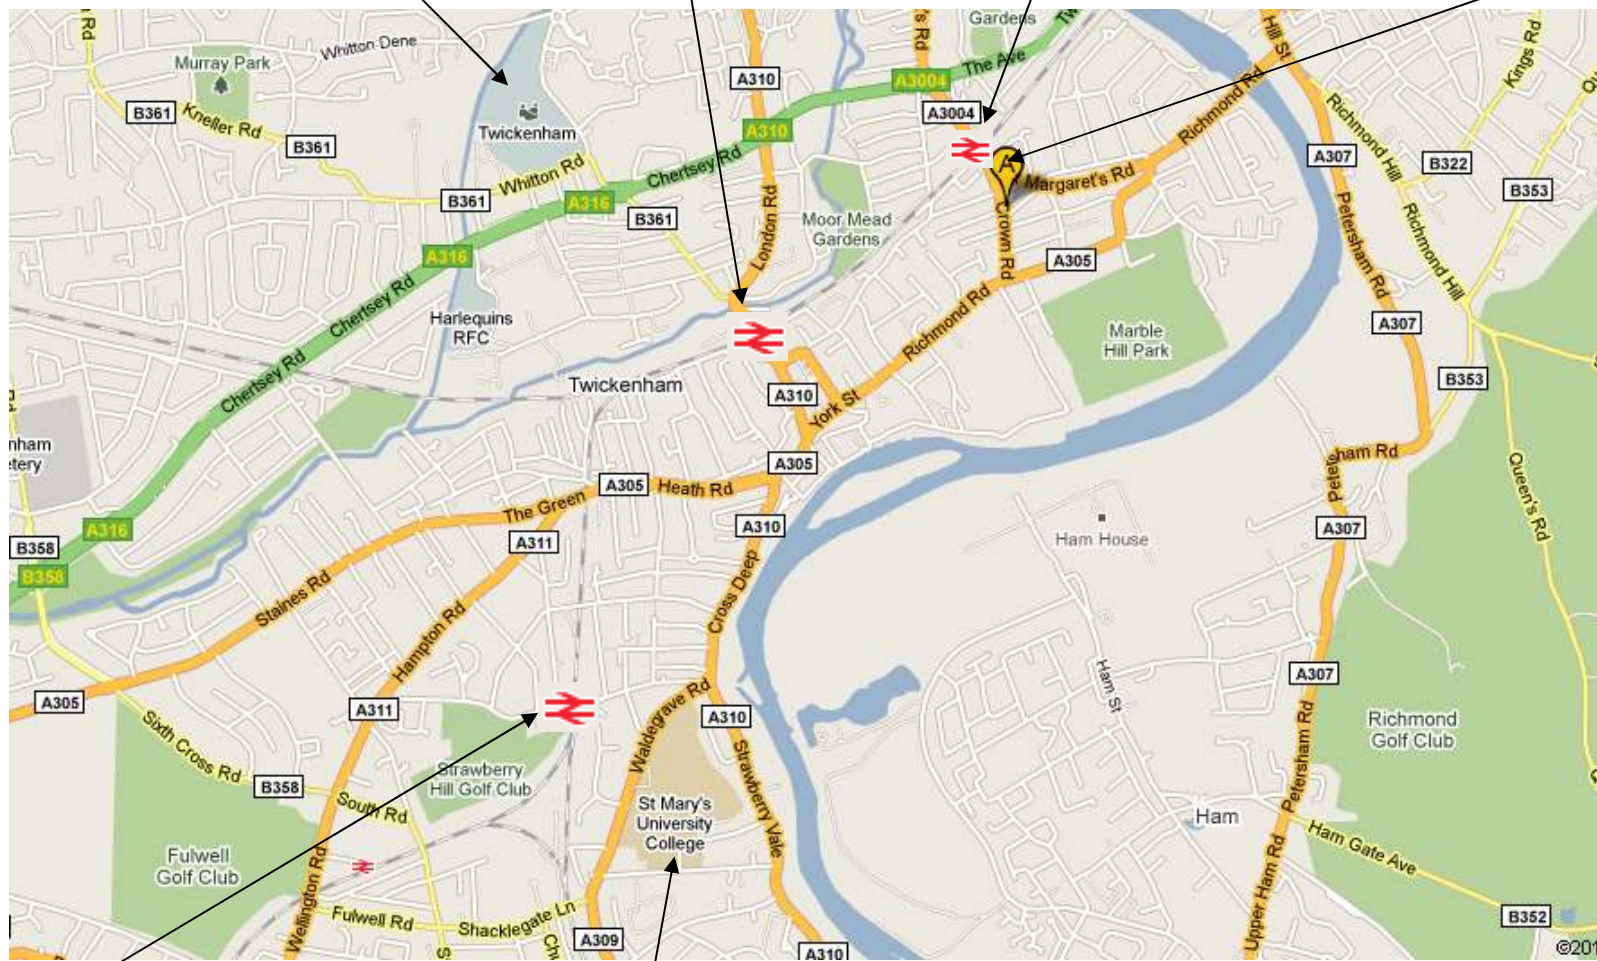

Twickenham Stadium

Twickenham
BR Station

St Margarets
BR Station

Brula Restaurant

Strawberry Hill
BR Station

The Waldegrave Room
at St Mary's College